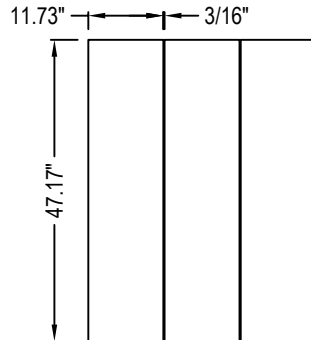

- SQUARED
- 50% OFFSET (SUBWAY)
- 33% OFFSET (PLANK)

18" X 36" LAYOUT

18" X 36" PERSPECTIVE

12" X 24" LAYOUT

12" X 24" PERSPECTIVE

24" X 24" LAYOUT

24" X 24" PERSPECTIVE

8" X 48" LAYOUT

8" X 48" PERSPECTIVE

12" X 48" LAYOUT

12" X 48" PERSPECTIVE

24" X 48" LAYOUT

24" X 48" PERSPECTIVE

NOTES:

1. INSTALLATION TO BE COMPLETED IN ACCORDANCE WITH MANUFACTURER'S SPECIFICATIONS.
2. DO NOT SCALE DRAWING.
3. THIS DRAWING IS INTENDED FOR USE BY ARCHITECTS, ENGINEERS, CONTRACTORS, CONSULTANTS AND DESIGN PROFESSIONALS FOR PLANNING PURPOSES ONLY. THIS DRAWING MAY NOT BE USED FOR CONSTRUCTION.
4. ALL INFORMATION CONTAINED HEREIN WAS CURRENT AT THE TIME OF DEVELOPMENT BUT MUST BE REVIEWED AND APPROVED BY THE PRODUCT MANUFACTURER TO BE CONSIDERED ACCURATE.
5. CONTRACTOR'S NOTE: FOR PRODUCT AND COMPANY INFORMATION VISIT www.CADdetails.com/info AND ENTER REFERENCE NUMBER 5279-004

MBRICO DETAILS

MBRICO: TILE SIZING WITH GAPS