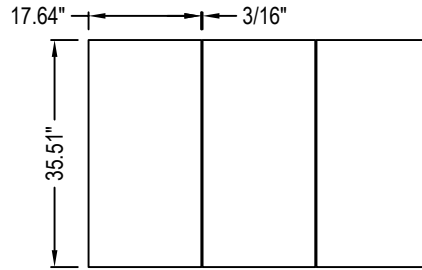

MBRICO

MBRICO TILE DECKS
P.O. BOX 1108
BETTENDORF, IA 52722
TOLL FREE: 1-844-449-9214
www.mbricotiledecks.com

SELECT DESIRED SIZE:

- 12 X 24
- 24 X 24
- 18 X 36
- 8 X 48
- 12 X 48
- 24 X 48

SELECT DESIRED PATTERN:

- SQUARED
- 50% OFFSET (SUBWAY)
- 33% OFFSET (PLANK)

18" X 36" LAYOUT

18" X 36" PERSPECTIVE

12" X 24" LAYOUT

12" X 24" PERSPECTIVE

24" X 24" LAYOUT

24" X 24" PERSPECTIVE

8" X 48" LAYOUT

8" X 48" PERSPECTIVE

12" X 48" LAYOUT

12" X 48" PERSPECTIVE

24" X 48" LAYOUT

24" X 48" PERSPECTIVE

NOTES:

1. INSTALLATION TO BE COMPLETED IN ACCORDANCE WITH MANUFACTURER'S SPECIFICATIONS.
2. DO NOT SCALE DRAWING.
3. THIS DRAWING IS INTENDED FOR USE BY ARCHITECTS, ENGINEERS, CONTRACTORS, CONSULTANTS AND DESIGN PROFESSIONALS FOR PLANNING PURPOSES ONLY. THIS DRAWING MAY NOT BE USED FOR CONSTRUCTION.
4. ALL INFORMATION CONTAINED HEREIN WAS CURRENT AT THE TIME OF DEVELOPMENT BUT MUST BE REVIEWED AND APPROVED BY THE PRODUCT MANUFACTURER TO BE CONSIDERED ACCURATE.
5. CONTRACTOR'S NOTE: FOR PRODUCT AND COMPANY INFORMATION VISIT www.CADdetails.com/info AND ENTER REFERENCE NUMBER 5279-004