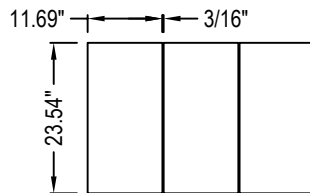

MBRICO

MBRICO TILE DECKS
P.O. BOX 1108
BETTENDORF, IA 52722
TOLL FREE: 1-844-449-9214
www.mbricotiledecks.com

SELECT DESIRED SIZE:

- 12 X 24
- 24 X 24
- 18 X 36
- 8 X 48
- 12 X 48
- 24 X 48

SELECT DESIRED PATTERN:

- SQUARED
- 50% OFFSET (SUBWAY)
- 33% OFFSET (PLANK)

18" X 36" LAYOUT

18" X 36" PERSPECTIVE

12" X 24" LAYOUT

12" X 24" PERSPECTIVE

24" X 24" LAYOUT

24" X 24" PERSPECTIVE

8" X 48" LAYOUT

8" X 48" PERSPECTIVE

12" X 48" LAYOUT

12" X 48" PERSPECTIVE

24" X 48" LAYOUT

24" X 48" PERSPECTIVE

NOTES:

1. INSTALLATION TO BE COMPLETED IN ACCORDANCE WITH MANUFACTURER'S SPECIFICATIONS.
2. DO NOT SCALE DRAWING.
3. THIS DRAWING IS INTENDED FOR USE BY ARCHITECTS, ENGINEERS, CONTRACTORS, CONSULTANTS AND DESIGN PROFESSIONALS FOR PLANNING PURPOSES ONLY. THIS DRAWING MAY NOT BE USED FOR CONSTRUCTION.
4. ALL INFORMATION CONTAINED HEREIN WAS CURRENT AT THE TIME OF DEVELOPMENT BUT MUST BE REVIEWED AND APPROVED BY THE PRODUCT MANUFACTURER TO BE CONSIDERED ACCURATE.
5. CONTRACTOR'S NOTE: FOR PRODUCT AND COMPANY INFORMATION VISIT www.CADdetails.com/info AND ENTER REFERENCE NUMBER 5279-004