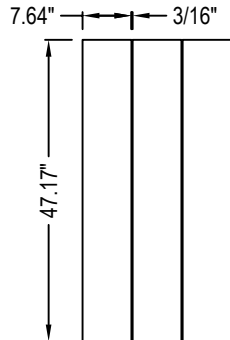

MBRICO

MBRICO TILE DECKS
P.O. BOX 1108
BETTENDORF, IA 52722
TOLL FREE: 1-844-449-9214
www.mbricotiledecks.com

SELECT DESIRED SIZE:

- 12 X 24
- 24 X 24
- 18 X 36
- 8 X 48
- 12 X 48
- 24 X 48

SELECT DESIRED PATTERN:

- SQUARED
- 50% OFFSET (SUBWAY)
- 33% OFFSET (PLANK)

18" X 36" LAYOUT

18" X 36" PERSPECTIVE

12" X 24" LAYOUT

12" X 24" PERSPECTIVE

24" X 24" LAYOUT

24" X 24" PERSPECTIVE

8" X 48" LAYOUT

8" X 48" PERSPECTIVE

12" X 48" LAYOUT

12" X 48" PERSPECTIVE

24" X 48" LAYOUT

24" X 48" PERSPECTIVE

NOTES:

1. INSTALLATION TO BE COMPLETED IN ACCORDANCE WITH MANUFACTURER'S SPECIFICATIONS.
2. DO NOT SCALE DRAWING.
3. THIS DRAWING IS INTENDED FOR USE BY ARCHITECTS, ENGINEERS, CONTRACTORS, CONSULTANTS AND DESIGN PROFESSIONALS FOR PLANNING PURPOSES ONLY. THIS DRAWING MAY NOT BE USED FOR CONSTRUCTION.
4. ALL INFORMATION CONTAINED HEREIN WAS CURRENT AT THE TIME OF DEVELOPMENT BUT MUST BE REVIEWED AND APPROVED BY THE PRODUCT MANUFACTURER TO BE CONSIDERED ACCURATE.
5. CONTRACTOR'S NOTE: FOR PRODUCT AND COMPANY INFORMATION VISIT www.CADdetails.com/info AND ENTER REFERENCE NUMBER 5279-004

MBRICO DETAILS

MBRICO: TILE SIZING WITH GAPS