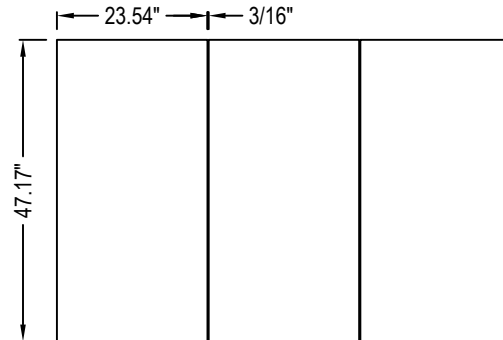

- SQUARED
- 50% OFFSET (SUBWAY)
- 33% OFFSET (PLANK)

18" X 36" LAYOUT

18" X 36" PERSPECTIVE

12" X 24" LAYOUT

12" X 24" PERSPECTIVE

24" X 24" LAYOUT

24" X 24" PERSPECTIVE

8" X 48" LAYOUT

8" X 48" PERSPECTIVE

12" X 48" LAYOUT

12" X 48" PERSPECTIVE

24" X 48" LAYOUT

24" X 48" PERSPECTIVE

NOTES:

1. INSTALLATION TO BE COMPLETED IN ACCORDANCE WITH MANUFACTURER'S SPECIFICATIONS.
2. DO NOT SCALE DRAWING.
3. THIS DRAWING IS INTENDED FOR USE BY ARCHITECTS, ENGINEERS, CONTRACTORS, CONSULTANTS AND DESIGN PROFESSIONALS FOR PLANNING PURPOSES ONLY. THIS DRAWING MAY NOT BE USED FOR CONSTRUCTION.
4. ALL INFORMATION CONTAINED HEREIN WAS CURRENT AT THE TIME OF DEVELOPMENT BUT MUST BE REVIEWED AND APPROVED BY THE PRODUCT MANUFACTURER TO BE CONSIDERED ACCURATE.
5. CONTRACTOR'S NOTE: FOR PRODUCT AND COMPANY INFORMATION VISIT www.CADdetails.com/info AND ENTER REFERENCE NUMBER 5279-004