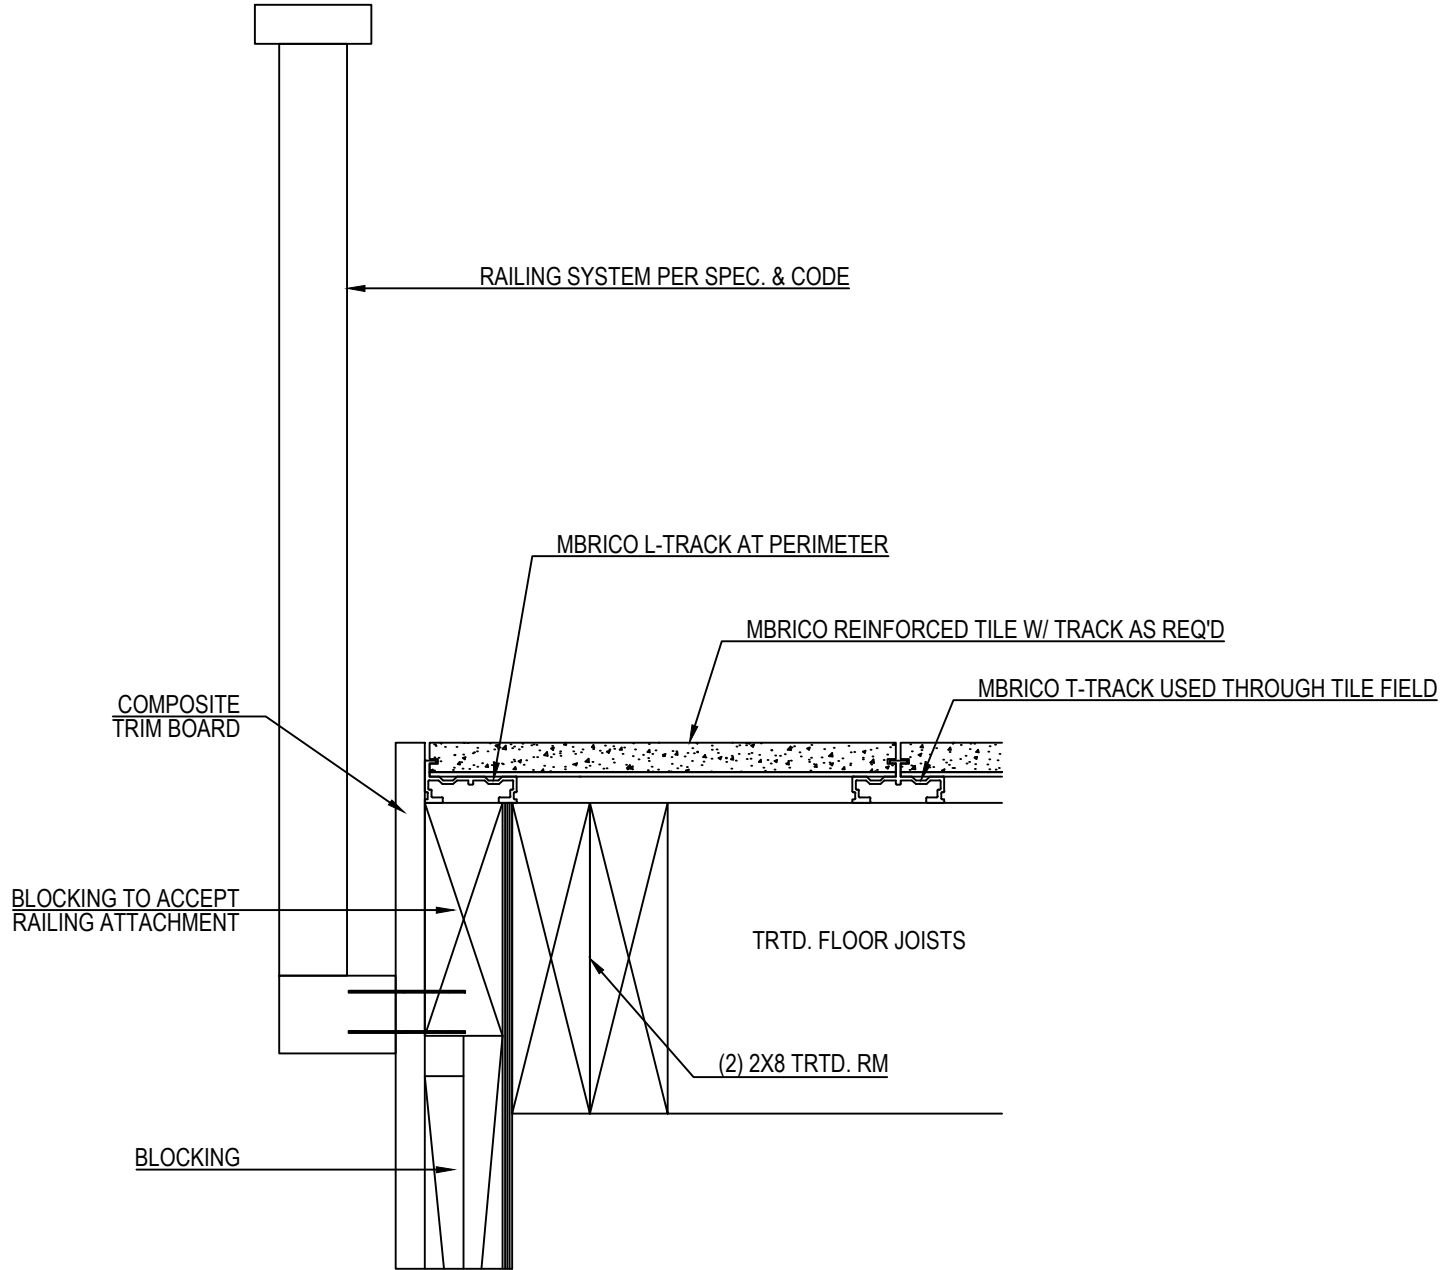

MBRICO

MBRICO TILE DECKS

P.O. BOX 1108
BETTENDORF, IA 52722
TOLL FREE: 1-844-449-9214
WWW.MBRICOTILEDECKS.COM

NOTES:

1. INSTALLATION TO BE COMPLETED IN ACCORDANCE WITH MANUFACTURER'S SPECIFICATIONS.
2. DO NOT SCALE DRAWING.
3. THIS DRAWING IS INTENDED FOR USE BY ARCHITECTS, ENGINEERS, CONTRACTORS, CONSULTANTS AND DESIGN PROFESSIONALS FOR PLANNING PURPOSES ONLY. THIS DRAWING MAY NOT BE USED FOR CONSTRUCTION.
4. ALL INFORMATION CONTAINED HEREIN WAS CURRENT AT THE TIME OF DEVELOPMENT BUT MUST BE REVIEWED AND APPROVED BY THE PRODUCT MANUFACTURER TO BE CONSIDERED ACCURATE.

MBRICO DETAIL

DECK SYSTEM APPLICATION: FASCIA TRIM AND RAILING MOUNT OPTION