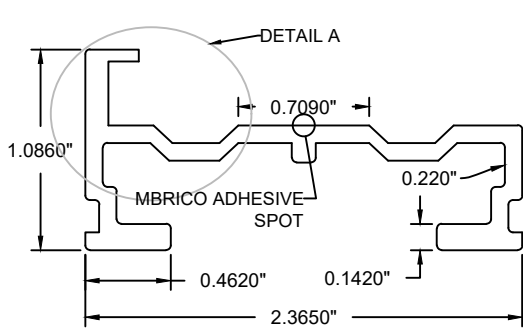

MBRICO TILE DECKS

P.O. BOX 1108
 BETTENDORF, IA 52722
 TOLL FREE: 1-844-449-9214
 WWW.MBRICOTILEDECKS.COM

MBRICO

DETAIL A

DETAIL B

L TRACK PROFILE

T TRACK PROFILE

SECTION