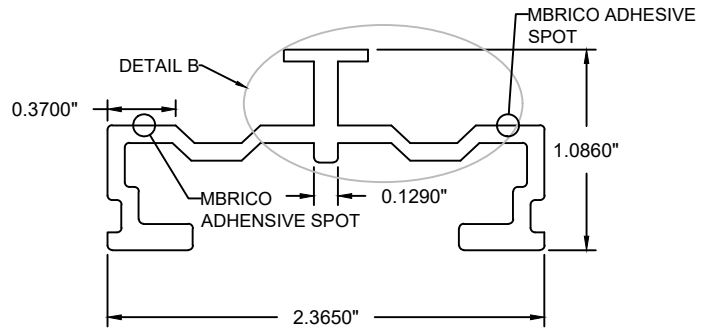

MBRICO TILE DECKS

P.O. BOX 1108
 BETTENDORF, IA 52722
 TOLL FREE: 1-844-449-9214
 WWW.MBRICOTILEDECKS.COM

MBRICO

DETAIL A

DETAIL B

L TRACK PROFILE

T TRACK PROFILE

SECTION