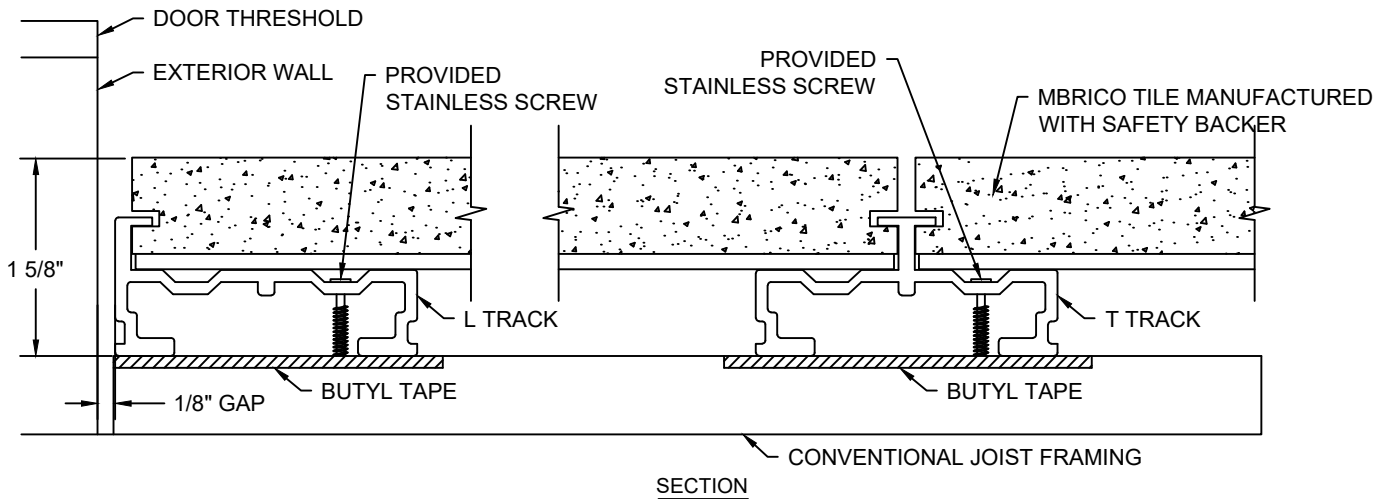

MBRICO TILE DECKS

P.O. BOX 1108
 BETTENDORF, IA 52722
 TOLL FREE: 1-844-449-9214
 WWW.MBRICOTILEDECKS.COM

MBRICO

DETAIL A

DETAIL B

L TRACK PROFILE

T TRACK PROFILE

SECTION