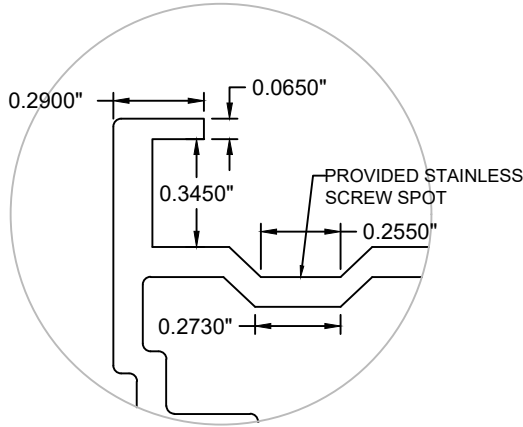

MBRICO TILE DECKS

P.O. BOX 1108
 BETTENDORF, IA 52722
 TOLL FREE: 1-844-449-9214
 WWW.MBRICOTILEDECKS.COM

MBRICO

DETAIL A

DETAIL B

L TRACK PROFILE

T TRACK PROFILE

SECTION