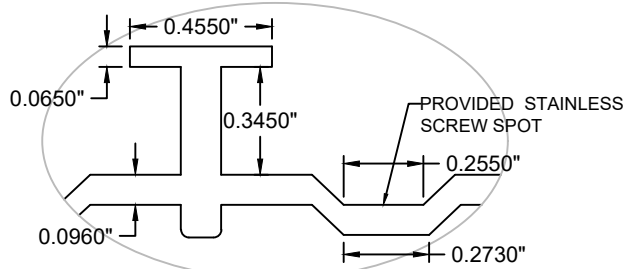

MBRICO TILE DECKS

P.O. BOX 1108
 BETTENDORF, IA 52722
 TOLL FREE: 1-844-449-9214
 WWW.MBRICOTILEDECKS.COM

MBRICO

DETAIL A

DETAIL B

L TRACK PROFILE

T TRACK PROFILE

SECTION