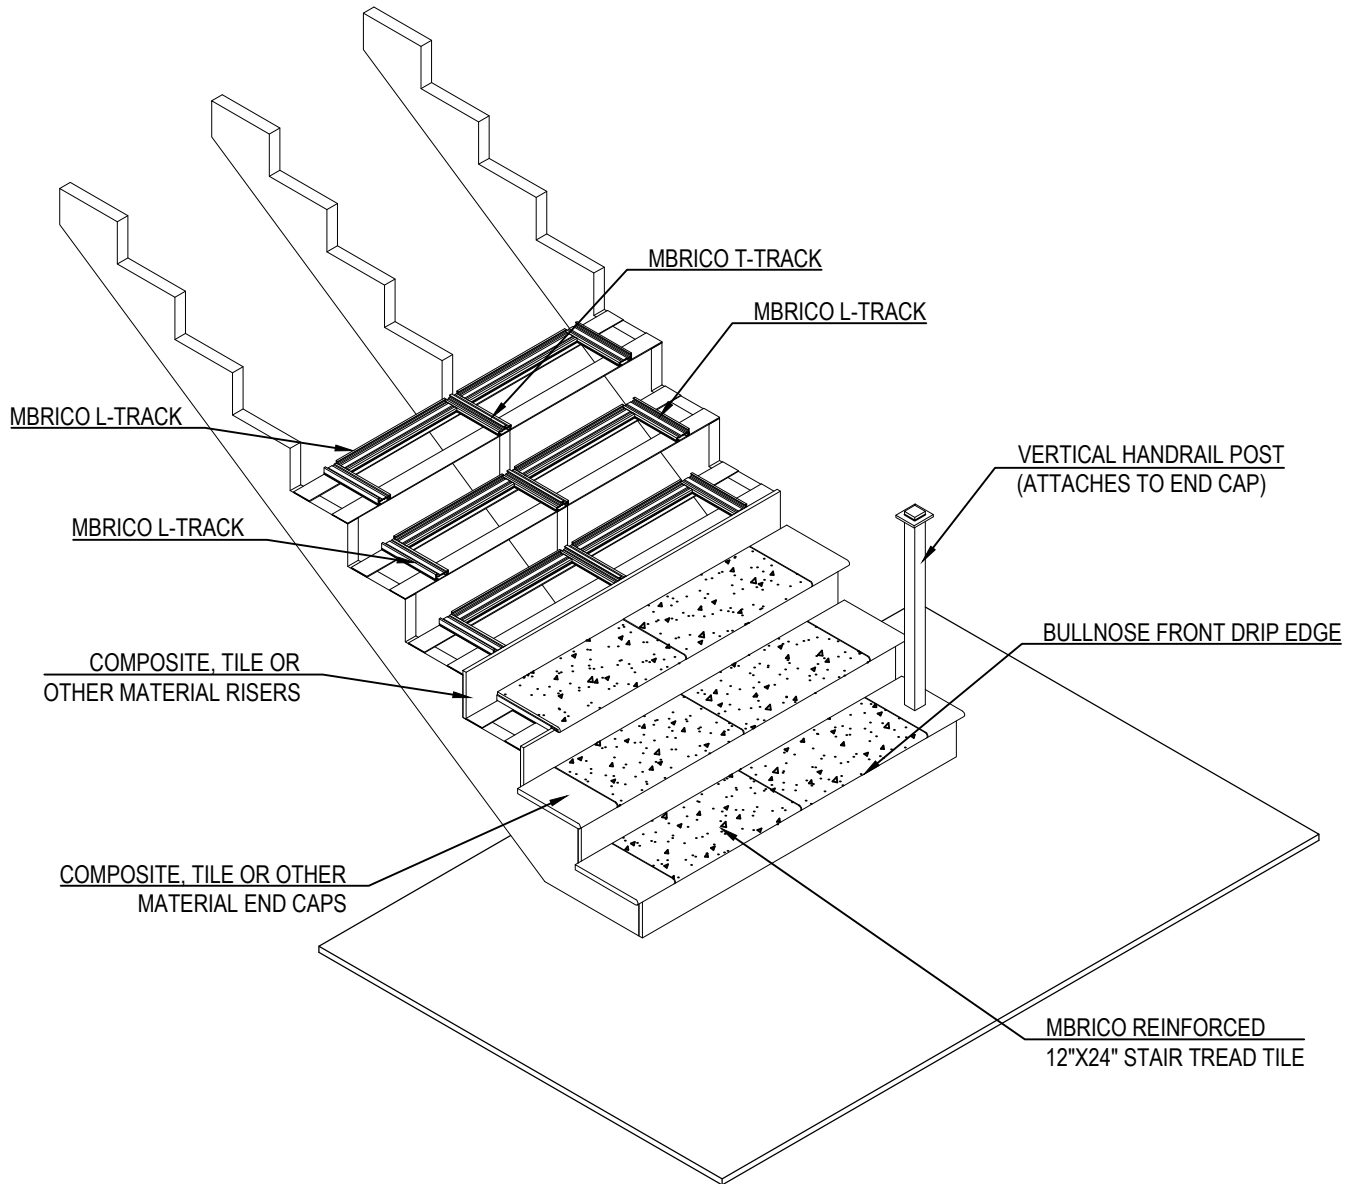

MBRICO

MBRICO TILE DECKS

P.O. BOX 1108
BETTENDORF, IA 52722
TOLL FREE: 1-844-449-9214
WWW.MBRICOTILEDECKS.COM

NOTES:

1. INSTALLATION TO BE COMPLETED IN ACCORDANCE WITH MANUFACTURER'S SPECIFICATIONS.
2. DO NOT SCALE DRAWING.
3. THIS DRAWING IS INTENDED FOR USE BY ARCHITECTS, ENGINEERS, CONTRACTORS, CONSULTANTS AND DESIGN PROFESSIONALS FOR PLANNING PURPOSES ONLY. THIS DRAWING MAY NOT BE USED FOR CONSTRUCTION.
4. ALL INFORMATION CONTAINED HEREIN WAS CURRENT AT THE TIME OF DEVELOPMENT BUT MUST BE REVIEWED AND APPROVED BY THE PRODUCT MANUFACTURER TO BE CONSIDERED ACCURATE.

MBRICO DETAIL

DECK SYSTEM APPLICATION: STAIRS - PERSPECTIVE DETAIL