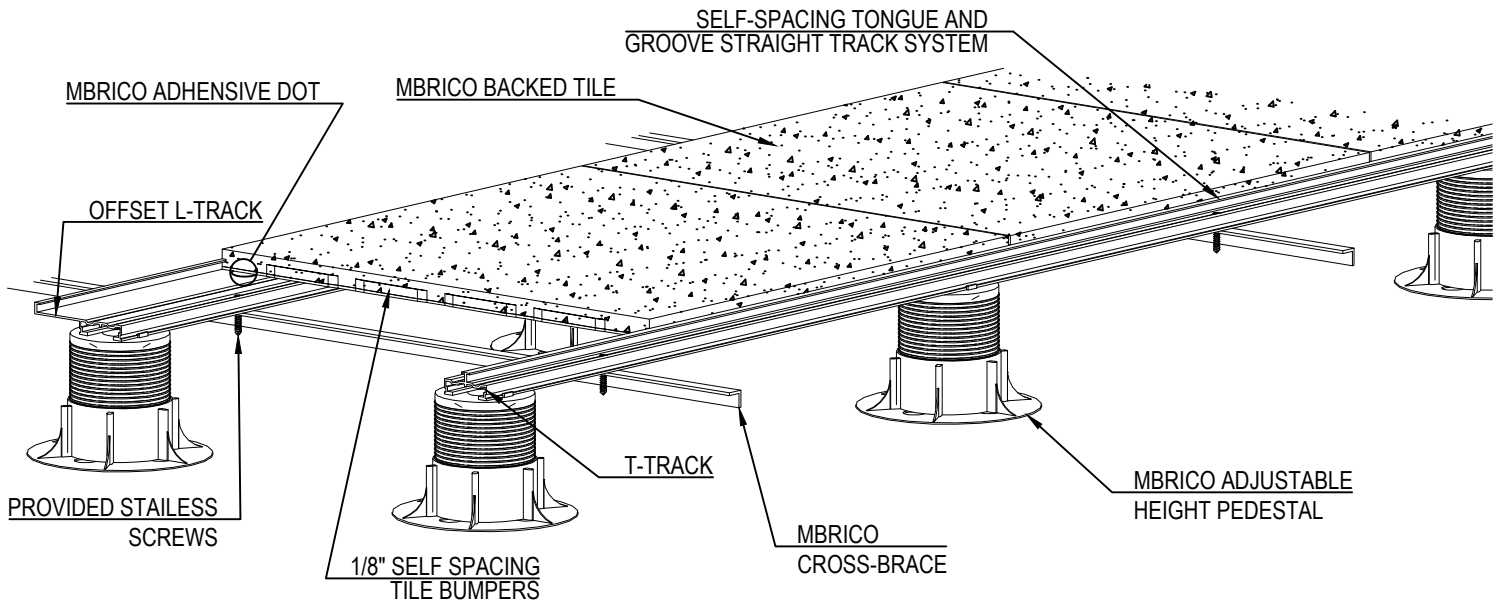

MBRICO

MBRICO TILE DECKS

P.O. BOX 1108
BETTENDORF, IA 52722
TOLL FREE: 1-844-449-9214
WWW.MBRICOTILEDECKS.COM

NOTES:

1. INSTALLATION TO BE COMPLETED IN ACCORDANCE WITH MANUFACTURER'S SPECIFICATIONS.
2. DO NOT SCALE DRAWING.
3. THIS DRAWING IS INTENDED FOR USE BY ARCHITECTS, ENGINEERS, CONTRACTORS, CONSULTANTS AND DESIGN PROFESSIONALS FOR PLANNING PURPOSES ONLY. THIS DRAWING MAY NOT BE USED FOR CONSTRUCTION.
4. ALL INFORMATION CONTAINED HEREIN WAS CURRENT AT THE TIME OF DEVELOPMENT BUT MUST BE REVIEWED AND APPROVED BY THE PRODUCT MANUFACTURER TO BE CONSIDERED ACCURATE.

MBRICO DETAIL

MBRICO: ROOFTOP TRACK SYSTEM