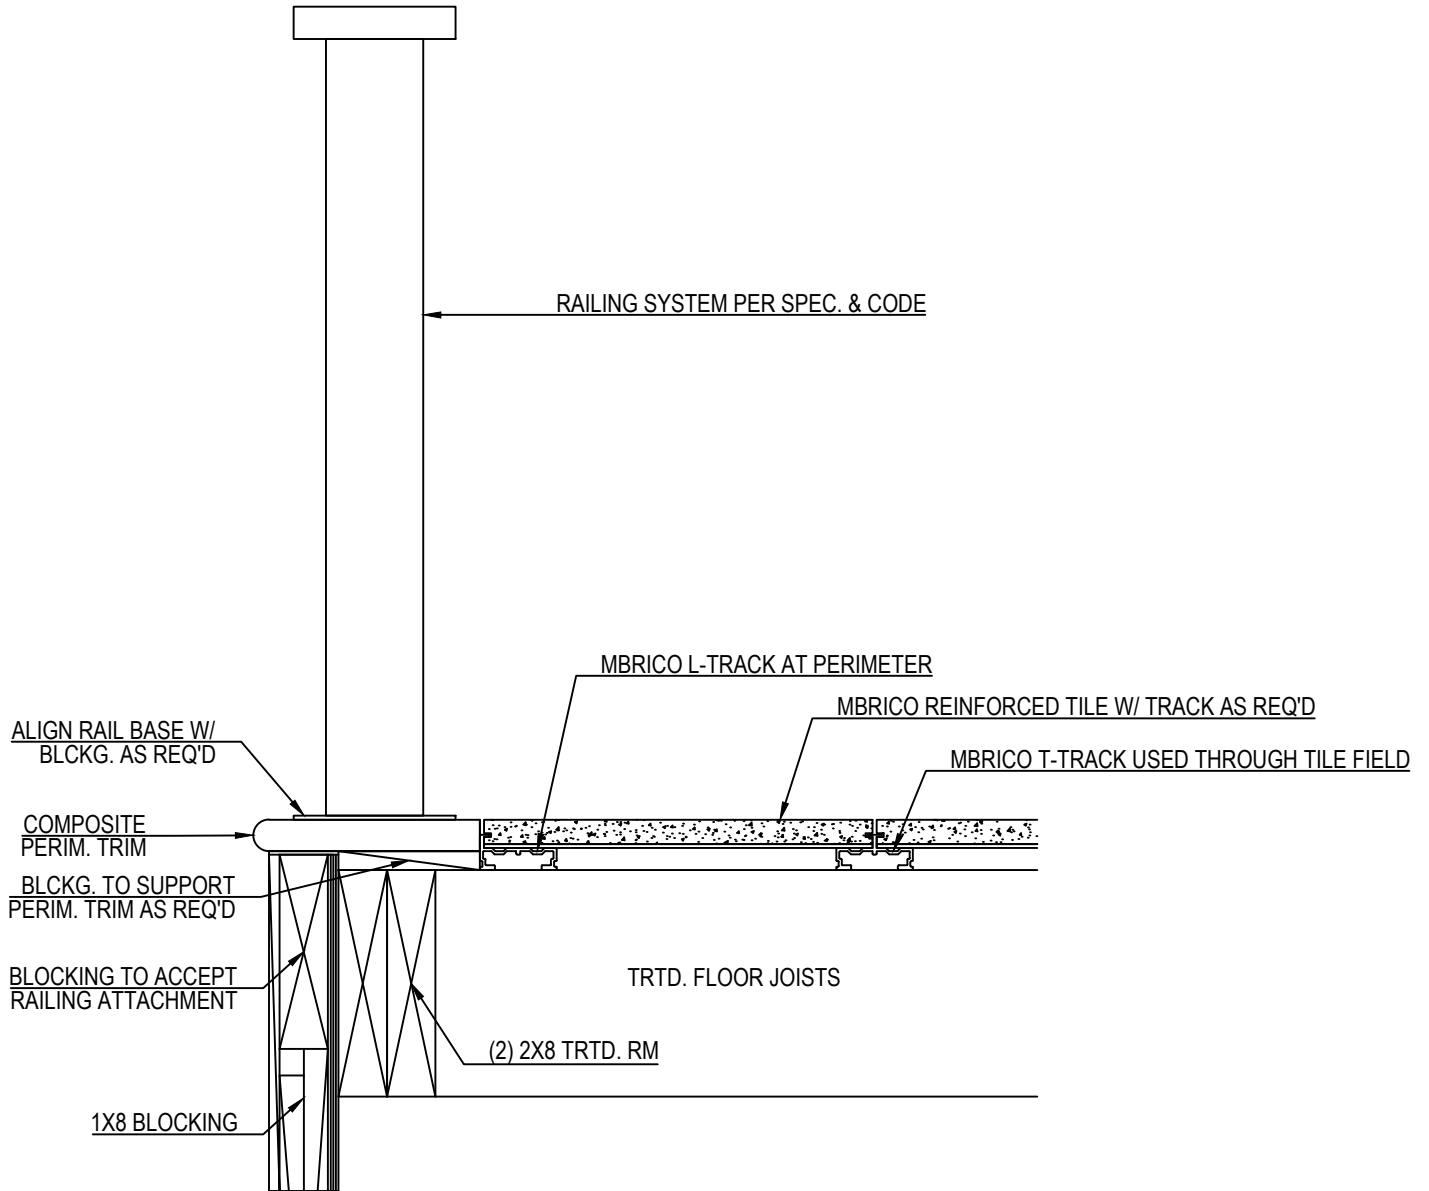

MBRICO

MBRICO TILE DECKS

P.O. BOX 1108
BETTENDORF, IA 52722
TOLL FREE: 1-844-449-9214
WWW.MBRICOTILEDECKS.COM

NOTES:

1. INSTALLATION TO BE COMPLETED IN ACCORDANCE WITH MANUFACTURER'S SPECIFICATIONS.
2. DO NOT SCALE DRAWING.
3. THIS DRAWING IS INTENDED FOR USE BY ARCHITECTS, ENGINEERS, CONTRACTORS, CONSULTANTS AND DESIGN PROFESSIONALS FOR PLANNING PURPOSES ONLY. THIS DRAWING MAY NOT BE USED FOR CONSTRUCTION.
4. ALL INFORMATION CONTAINED HEREIN WAS CURRENT AT THE TIME OF DEVELOPMENT BUT MUST BE REVIEWED AND APPROVED BY THE PRODUCT MANUFACTURER TO BE CONSIDERED ACCURATE.

MBRICO DETAIL

DECK SYSTEM APPLICATION: PICTURE FRAME TRIM