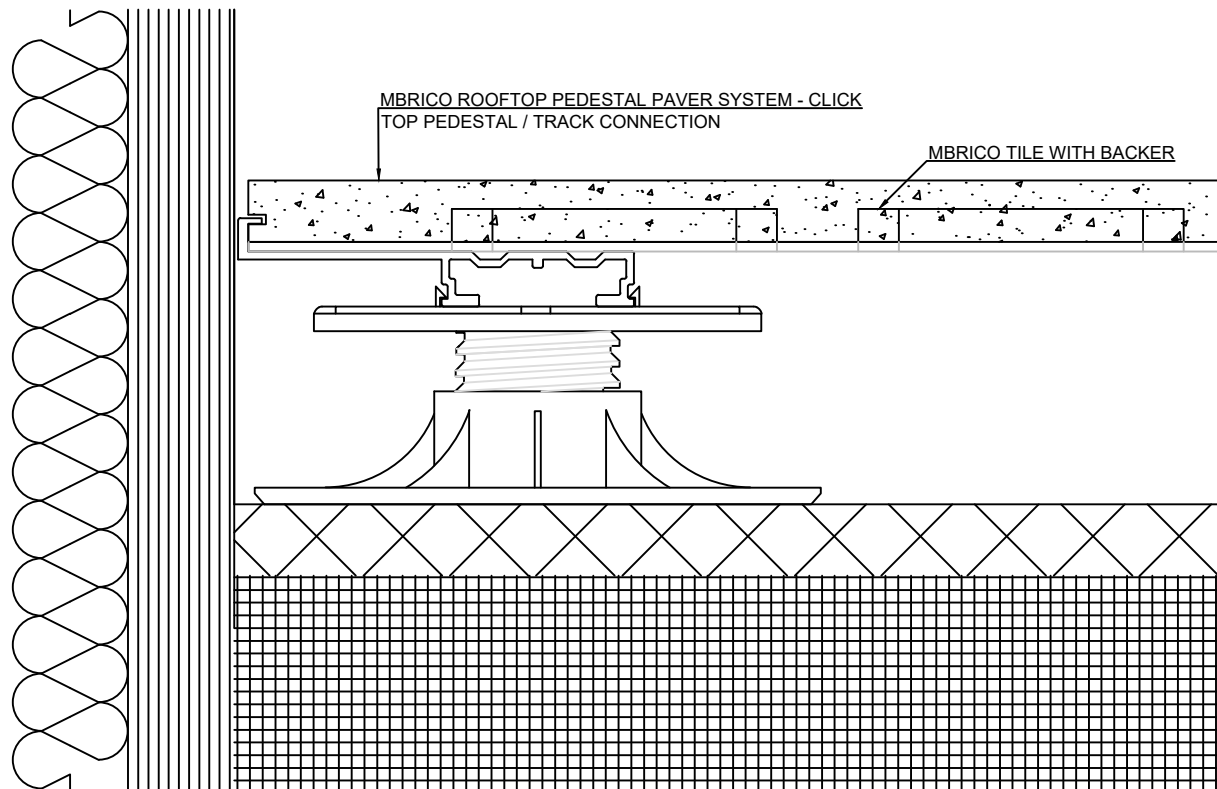

MBRICO TILE DECKS

P.O. BOX 1108
BETTENDORF, IA 52722
TOLL FREE: 1-844-449-9214
WWW.MBRICOTILEDECKS.COM

MBRICO

DETAIL VIEW

NOTES:

1. INSTALLATION TO BE COMPLETED IN ACCORDANCE WITH MANUFACTURER'S SPECIFICATIONS.
2. DO NOT SCALE DRAWING.
3. THIS DRAWING IS INTENDED FOR USE BY ARCHITECTS, ENGINEERS, CONTRACTORS, CONSULTANTS AND DESIGN PROFESSIONALS FOR PLANNING PURPOSES ONLY. THIS DRAWING MAY NOT BE USED FOR CONSTRUCTION.
4. ALL INFORMATION CONTAINED HEREIN WAS CURRENT AT THE TIME OF DEVELOPMENT BUT MUST BE REVIEWED AND APPROVED BY THE PRODUCT MANUFACTURER TO BE CONSIDERED ACCURATE.

MBRICO DETAIL

MBRICO: ROOF OFFSET L-TRACK & TILE PERIMETER DETAIL